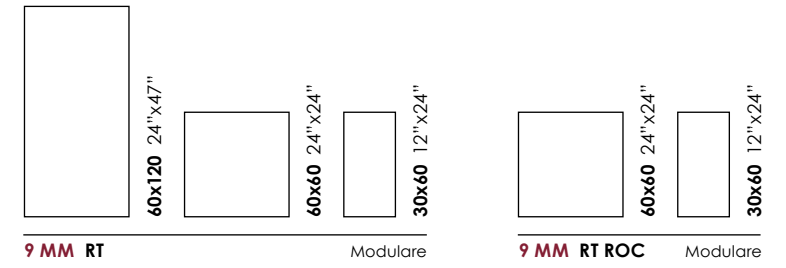

Hills

HILLS
Cerreto

Gres Porcellanato

Porcelained stoneware
Grès cérame
Feinsteinzeug

Spessore / Thickness

9 MM

Finiture / Finishes

RT / Rettificato
RT ROC / Rettificato ROC

CERRETO

COLLAGNA

BUSANA

HILLS
Busana 60x60 24"x24" Rett Roc

HILLS
Cerreto 30x60 12"x24" Rett Roc, 30x60 12"x24" Rett

CERRETO

9 MM

RETT