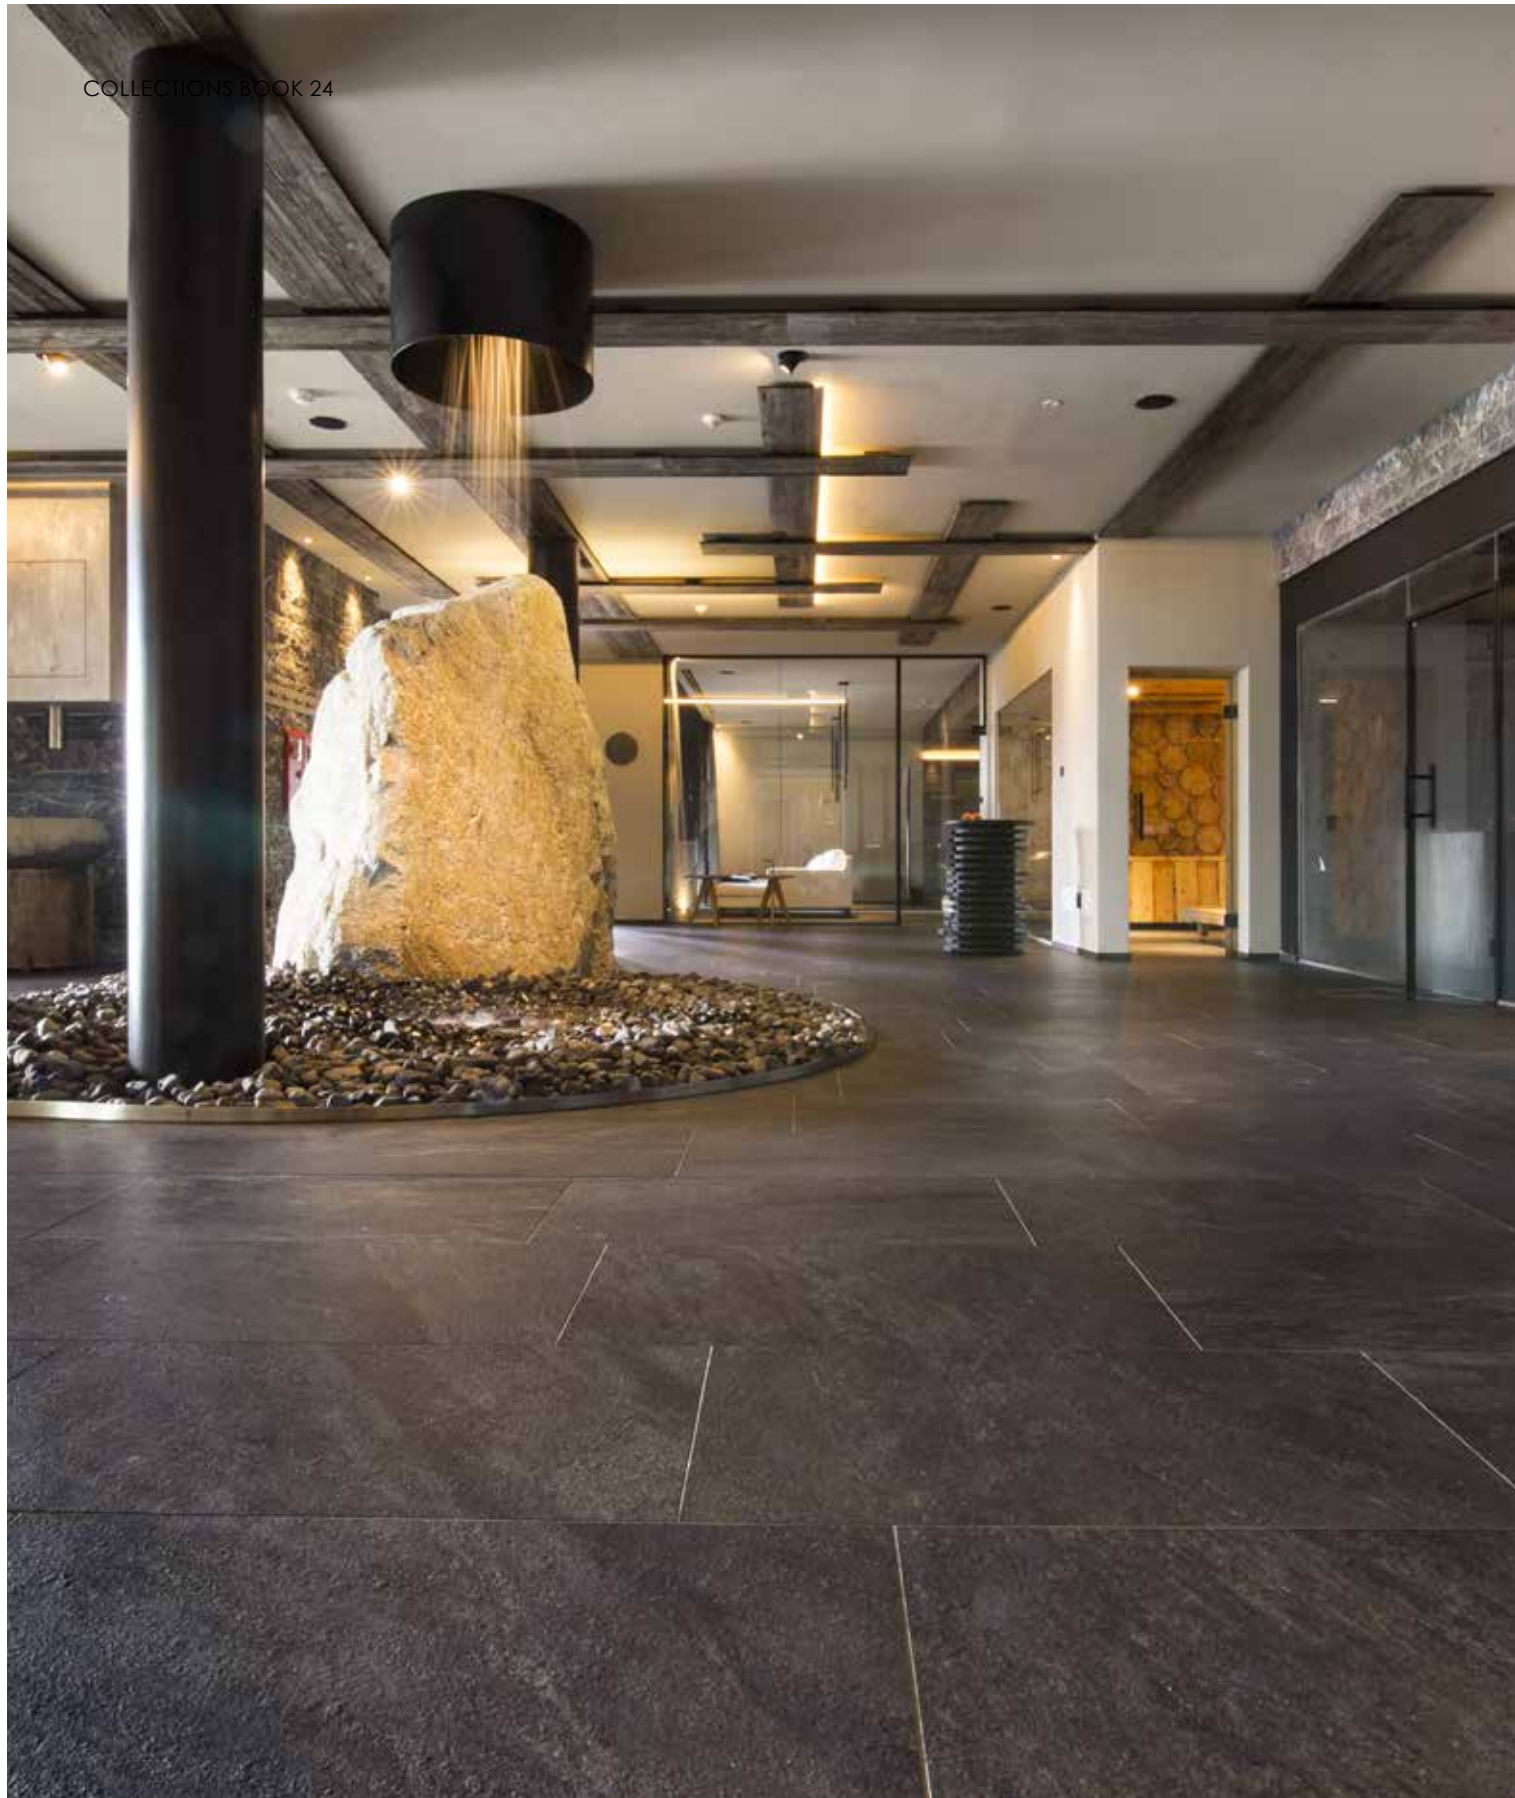

A+B+C
GRIP

Bia GL

CE

Packaging pag. 314

STONEQUARTZ

Indoor: **Bianco 60x60 24"x24"** Rett

Outdoor: **Perla 60x120x2 24"x47"x0,7"** Rett Grip

STONEQUARTZ
Nero 45x90 18"x36" Rett